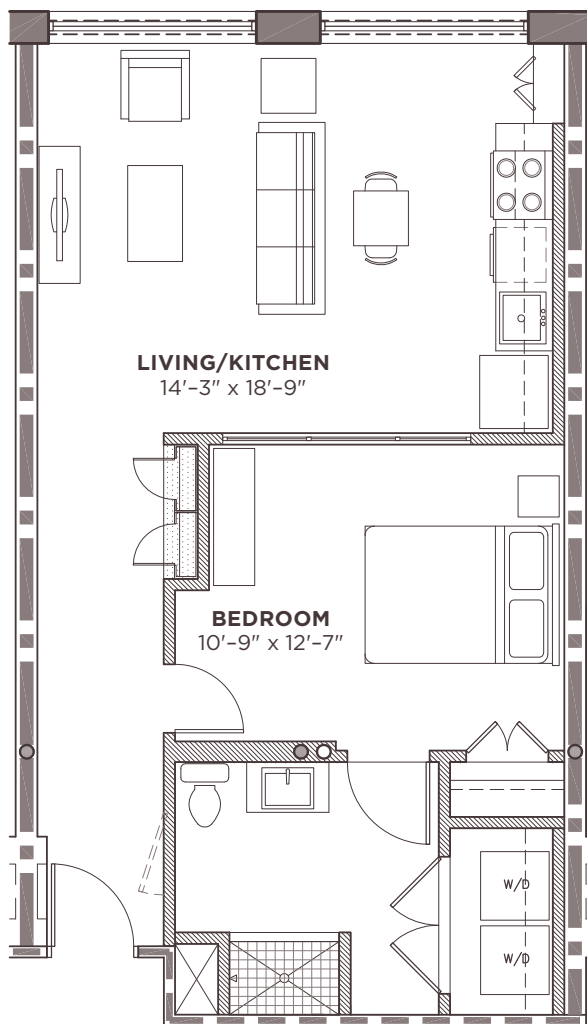

LOFTS

AT ROCKY MOUNT MILLS

TYPE I APARTMENT

1 BED | 1 BATH

663 SQ FT

FEATURES

HISTORIC BUILDING

- Exposed Brick
- Historic Beams & Columns
- Hardwood Floors
- Vaulted Ceilings
- Expansive Windows